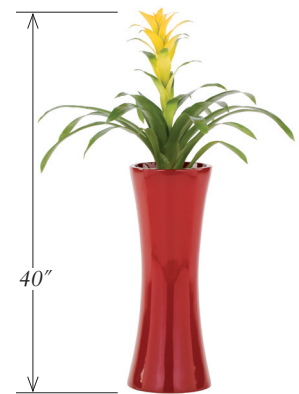

SYMMETRY

Made with
Eco-Fiberglass™
30% Lower Fossil Fuel
Content

INTRODUCING
SYMMETRY

*Symmetry Square, Tall Square and Extra Tall Square
shown in Gunmetal finish*

*Display plants at three different heights using
Symmetry's Standard, Tall and Extra Tall offerings*

Square and cylindrical shapes fit 4", 6", 10", 14" and 17" grow pots

Available in all standard Earth Forms finishes

Tall and Extra Tall models come with a removable shelf

ELEGANCE
FUNCTIONALITY
VERSATILITY

*Symmetry Cylinder, Tall Cylinder and Extra Tall Cylinder
shown in Scarlet finish*

*6" bromeliads in Symmetry Extra Tall Square and Extra Tall
Cylinder shown at left and right*

Symmetry Collection Specifications

Model	Inside Dimensions		Outside Dimensions			Grow Pot	
	Top	Height	Top/Bottom	Middle	Height		
	Symmetry Squares						
	SY-0505	4.5	4.8	5.5	4.5	5.0	4
	SY-0807	6.9	6.9	8.0	6.6	7.1	6
	SY-1312	11.5	11.3	13.0	10.8	11.5	10
	SY-1816	16.0	15.7	18.0	15.0	16.0	14
SY-2119	19.0	18.7	21.0	17.5	19.0	17	