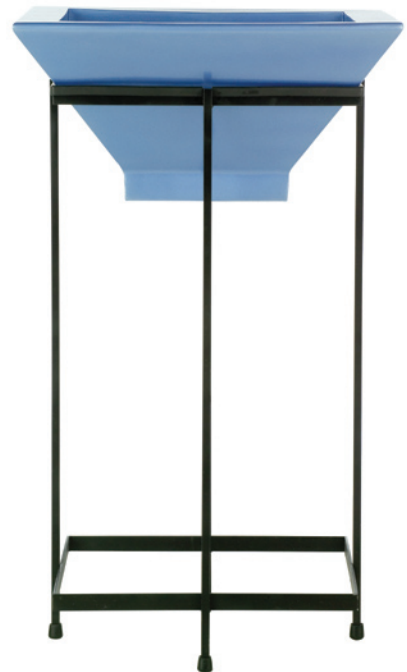

Tier 2

Tier 3

Shown in new Beryl finish

TIER SQUARE

Tier 1

Tier 2

Shown in new Aquamarine finish

TIER SQUARE BOWLS

Tier 1

Tier 2

Tier 3

Shown in new Blue Diamond finish

TIER ROUND

*Available in 8 sizes.
Shown in Khaki.*

TIER ROUND BOWLS

*Available in 4 sizes.
Shown in Wheat.*

TIER SQUARE

*Available in 8 sizes.
Shown in Burnt Copper.*

TIER SQUARE BOWLS

*Available in 4 sizes.
Shown in Silver.*

Tier Specifications (Dimensions in Inches)

Model	Outside Dimensions			Inside Dimensions		Grow Pot
	Diameter or Length/Width	Height	Base	Diameter or Length/Width	Height	